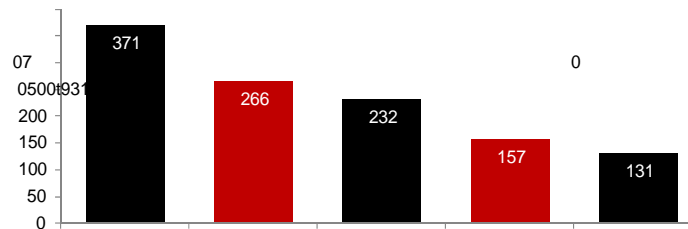

This information has been compiled by Strategic Research and Analysis in an e

Graduate Enrollment by Classification and Gender, Fall 2013

Graduate Enrollment by College, Fall 2013

Note: The College of Arts & Sciences includes undecided majors. Pre business students are included in Business Administration. Pre nursing students are included in Nursing.

Graduate Students by 5 Largest Declared Majors, Fall 2013

3

Undergraduate Enrollment by Class, Fall 2013

Undergraduate Enrollment by College, Fall 2013

Note: The College of Arts & Sciences includes undecided majors. Pre business students are included in Business Administration. Pre nursing students are included in Nursing.

* Includes Joint Enrolled, Transient, and Other.

Undergraduate Students by 5 Largest Declared Majors, Fall 2013

First Time Freshmen Enrollment, Fall 2009–Fall 2013

First Time Freshmen Enrollment by Gender and Ethnicity, Fall 2013