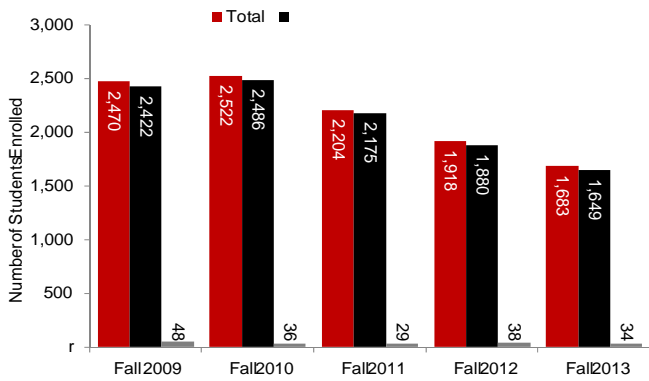

This information has been compiled by Strategic Research and Analysis in an e

Graduate Enrollment by Classification and Gender, Fall 2013

Graduate Enrollment by College, Fall 2013

Note: The College of Arts & Sciences includes undecided majors. Pre business students are included in Business Administration. Pre nursing students are included in Nursing.

Graduate Students by 5 Largest Declared Majors, Fall 2013

3

Undergraduate Enrollment by Class, Fall 2013

Undergraduate Enrollment by College, Fall 2013

Note: The College of Arts & Sciences includes undecided majors. Pre business students are included in Business Administration. Pre nursing students are included in Nursing.

* Includes Joint Enrolled, Transient, and Other.

Undergraduate Students by 5 Largest Declared Majors, Fall 2013

First Time Freshmen Enrollment, Fall 2009–Fall 2013

First Time Freshmen Enrollment by Gender and Ethnicity, Fall 2013